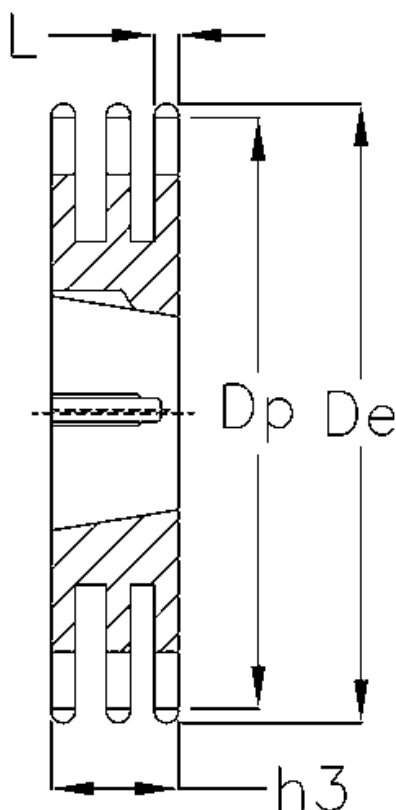

Article number: 616033008030

Description: Taperbored sprocket 16 B-3 Z=30 triplex
for bushing 3525

Measures

Bush = 3525
C = 2.5
Chain = -
Chain size = 1" x 17,02 mm
De = 254
Dp = 243
H = 79.6
h3 = 79.6

Material = Stål
Number of teeth = 30